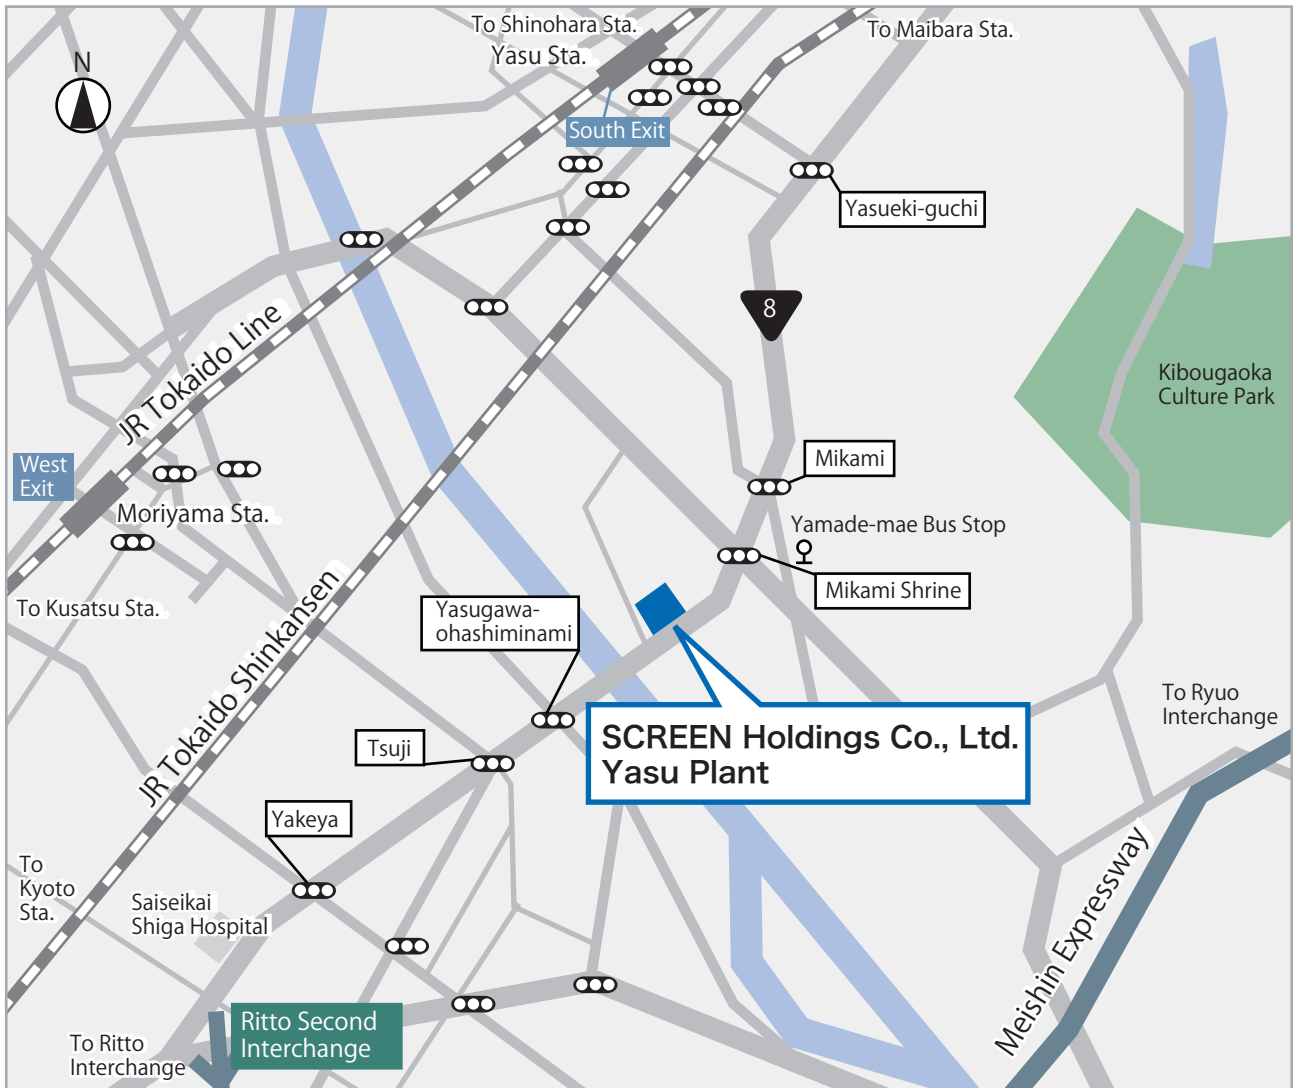

SCREEN Holdings Co., Ltd. Yasu Plant

SCREEN Holdings Co., Ltd. Yasu Plant

Mikami 2426-1, Yasu, Shiga 520-2323

Tel: +81-77-586-5111 Fax: +81-77-586-5022

The SCREEN Group (Yasu Plant)

- SCREEN Semiconductor Solutions Co., Ltd.
- SCREEN Graphic Solutions Co., Ltd.
- SCREEN Finetech Solutions Co., Ltd.
- SCREEN PE Solutions Co., Ltd.

[Transportation]

- From the south exit of Yasu Station (JR Line):
  - 10-minute taxi ride
  - 5-minute walk from Yamade-mae-eki Bus Stop on the Shiga Kotsu Bus route bound for Kitayamadai Center/Minakuchi