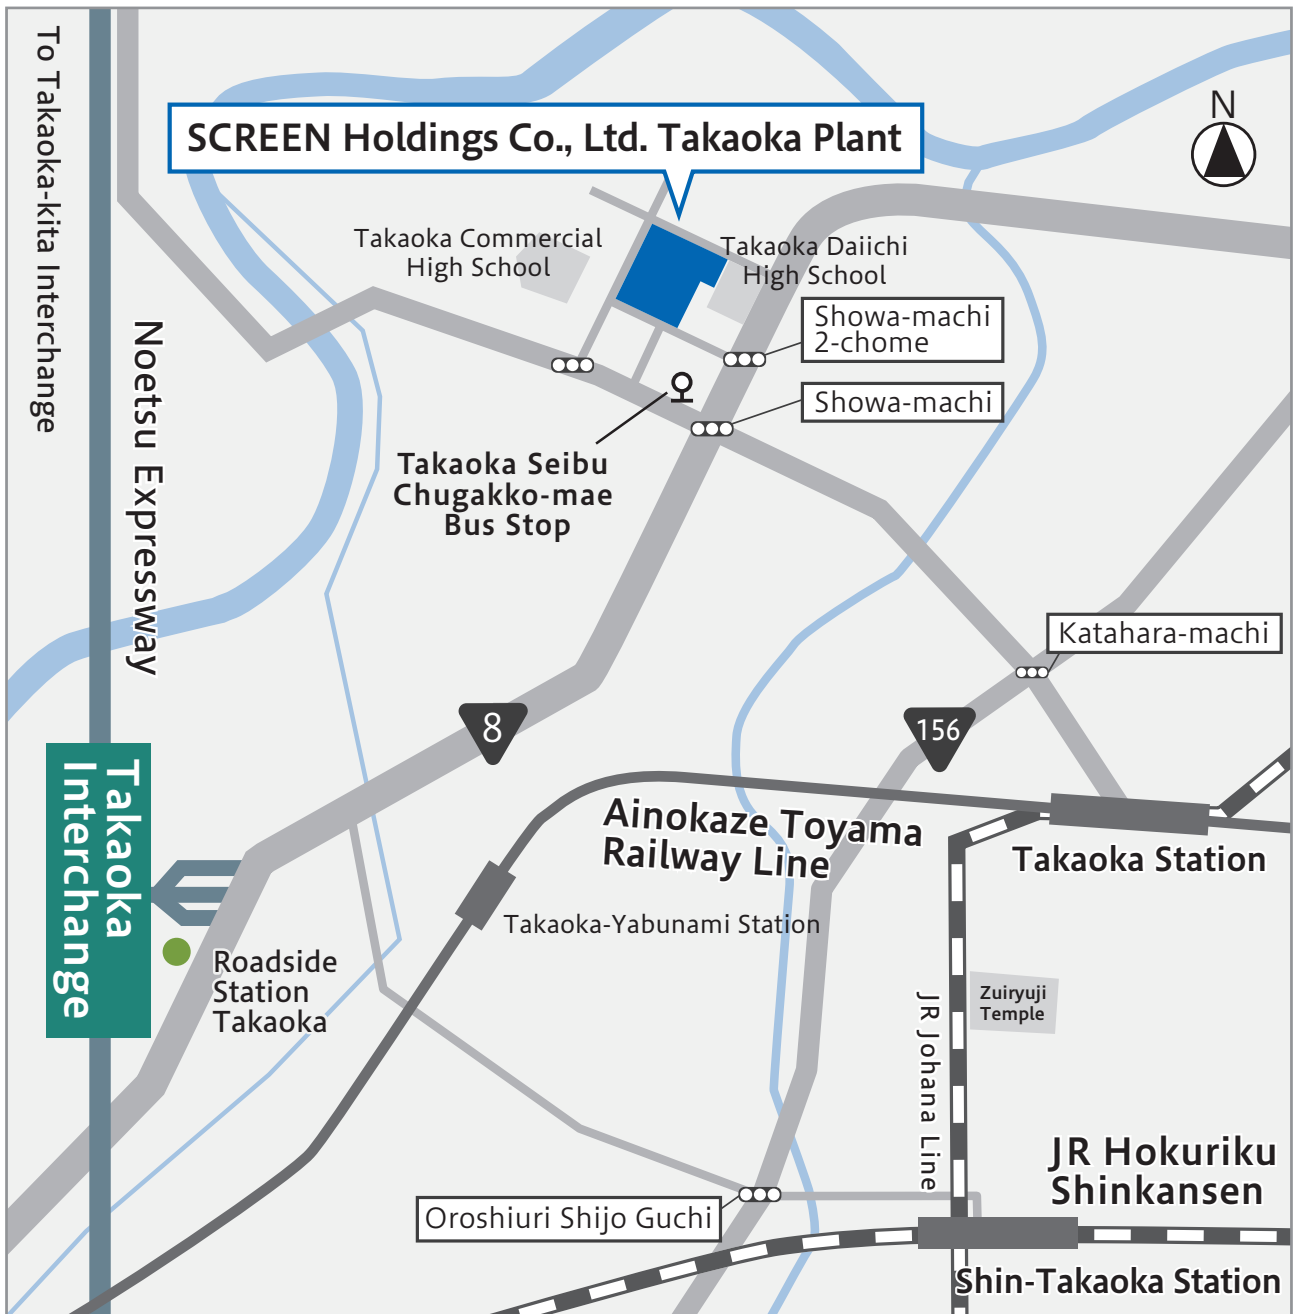

SCREEN Holdings Co., Ltd. Takaoka Plant

SCREEN Holdings Co., Ltd. Takaoka Plant

2-5-5, Hongo, Takaoka, Toyama

933-0947, Japan

Tel: +81-766-33-8200

[Transportation]

- 10-minute drive from Takaoka Interchange on the Noetsu Expressway
- 10-minute taxi ride from the north exit of Takaoka Station (Ainokaze Toyama Railway Line)
- 15-minute taxi ride from the north exit of Shin-Takaoka Station (JR Hokuriku Shinkansen)
- 5-minute walk from Takaoka Seibu Chugakko-mae Bus Stop on the Kaetsunou Bus bound for Kuniyoshi and Busshoji Himi