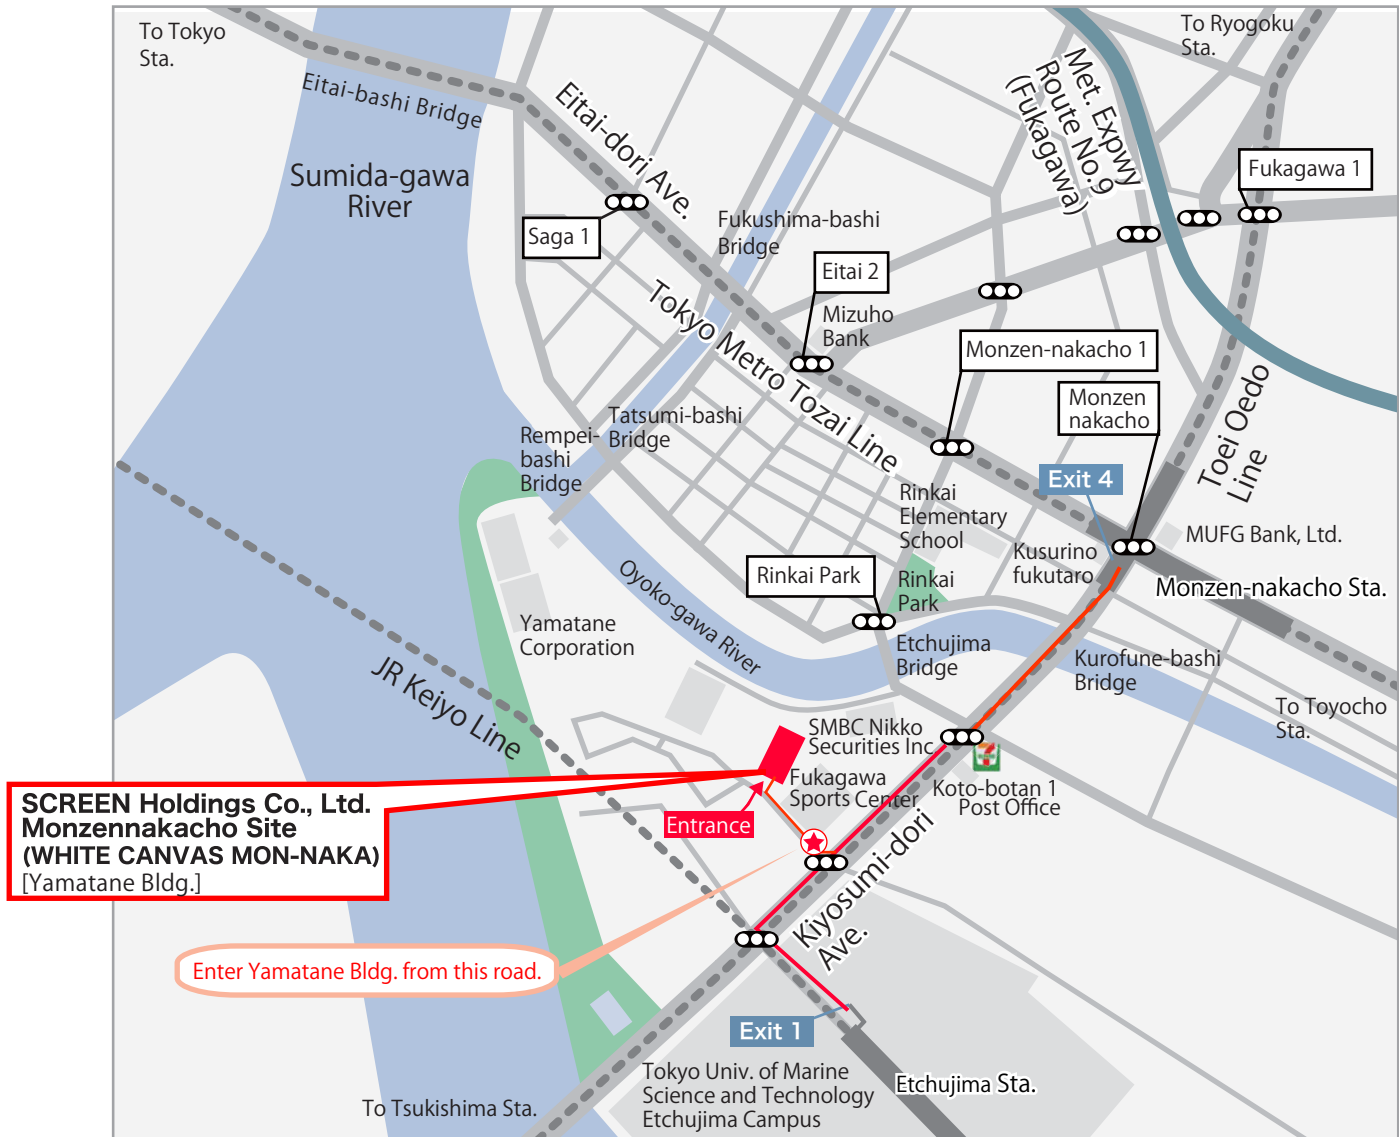

SCREEN Holdings Co., Ltd. Monzennakacho Site (WHITE CANVAS MON-NAKA)

SCREEN Holdings Co., Ltd. Monzennakacho Site (WHITE CANVAS MON-NAKA)

7th Floor, Yamatane Bldg., 2-21 Etchujima 1-chome, Koto-ku, Tokyo 135-0044

Tel: +81-3-4334-7980 Fax: +81-3-4334-7985

[Transportation]

- From Exit 4 of Monzennakacho Station (Tokyo Metro Tozai Line / Toei Oedo Line): 5-minute walk
- From Exit 1 of Etchujime Station (JR Keiyo Line): 7-minute walk