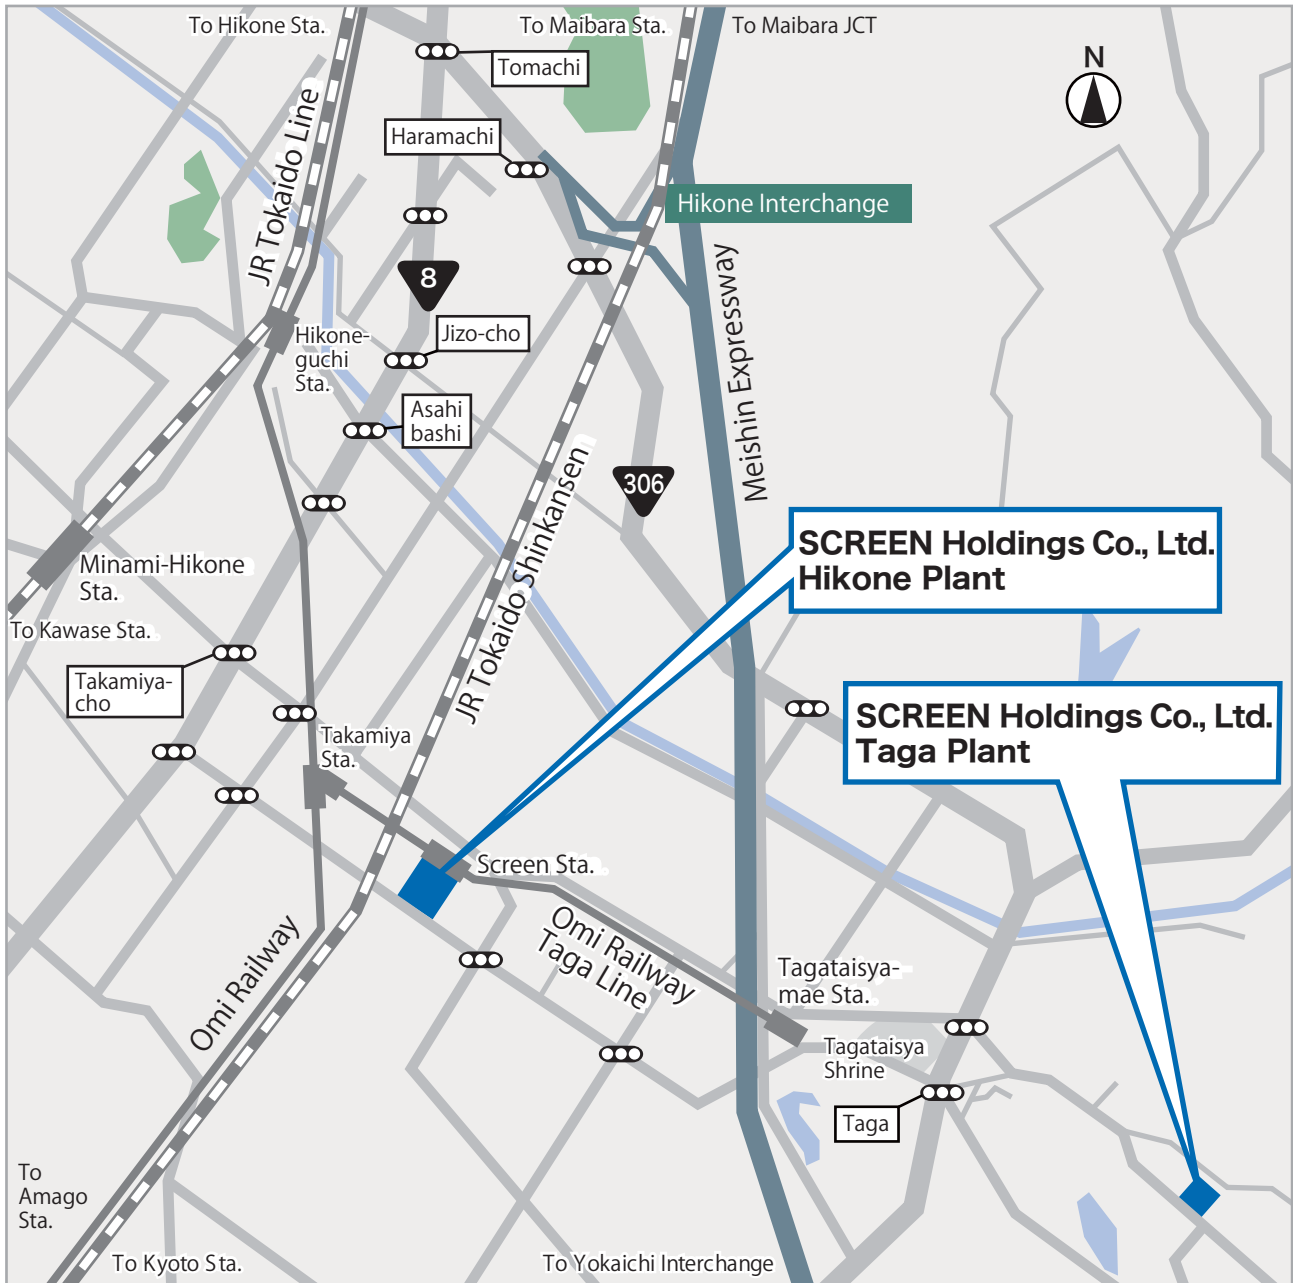

SCREEN Holdings Co., Ltd. Hikone Plant/Taga Plant

SCREEN Holdings Co., Ltd. Hikone Plant

Takamiya-cho 480-1, Hikone, Shiga 522-0292
Tel: +81-749-24-8300 Fax: +81-749-24-8307

The SCREEN Group (Hikone Plant)

- SCREEN Semiconductor Solutions Co., Ltd.
- SCREEN Finetech Solutions Co., Ltd.

[Transportation]

- From Hikone Station (JR Line): 15-minute taxi ride
- From Hikone Station (JR Line): Take the Omi Railway for Taga Taisha Shrine, and get off at the third Screen Station
- From Minami-Hikone Station (JR Line): 5-minute walk from Bridgestone Hikone-kojo Bus Stop on the Omi Railway Bus route bound for Tagataisha-mae-eki
- From Hikone Interchange on the Meishin Expressway: 20-minute drive

[Transportation]

- From Hikone Station (JR Line):
 - 20-minute taxi ride
 - Kokoku Bus bound for Taga-yakuba to SCREEN Taga-jigyosho Bus Stop
- From Hikone Interchange on the Meishin Expressway: 15-minute drive